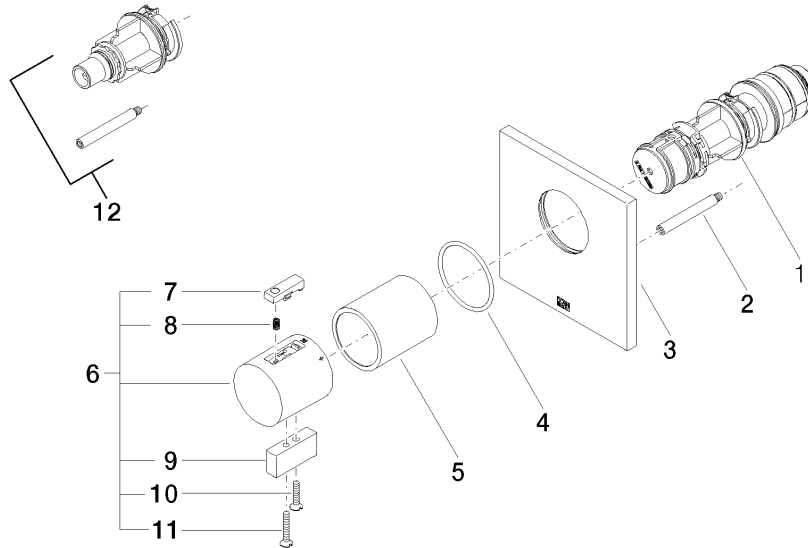

Required miscellaneous

xTOOL Concealed thermostat module without volume control - 35 503 970 90
 •max. recess depth 160 mm
 •min. recess depth 95 mm

Recommended miscellaneous

xGRID Attachment set for integrating in the dry wall construction - 12 340 970 90

Required miscellaneous

xGRID Installation track 555 mm - 12 360 970 90

36 503 985

mm [inches]

Flow rate chart

Certificates

WRAS_2011026.

DVGW_DW-
6512DN0706.

LGA_29930.

LGA_29932.

36 503 985

Spare parts list

No.	Item Number	Name	Quantity used	Delivery time
1	90 15 02 063 00 90	cartridge	1	2
2	90 31 09 095 00 90	bar	1	2
3	09 11 02 196-00	cover	1	60
4	90 14 10 049 00 90	seal	1	2
5	90 21 02 112 00-00	sleeve	1	10
6	04 17 33 006 00-00	handle	1	60
7	90 21 33 011 00-13	handle	1	2
8	90 16 02 027 00 90	spring	1	2
9	09 20 33 006-00	handle	1	10
10	09 30 30 159-00	screw	1	10
11	09 30 30 160-00	screw	1	10
12	12 178 970 90	Extension 46 mm -	1	2