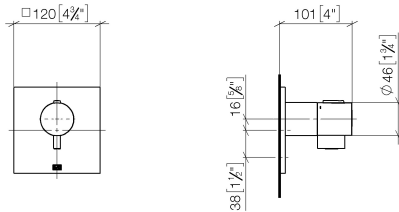

Required miscellaneous

xTOOL Concealed thermostat module without volume control - 35 503 970 90
 •max. recess depth 160 mm
 •min. recess depth 95 mm

Recommended miscellaneous

xGRID Attachment set for integrating in the dry wall construction - 12 340 970 90

Required miscellaneous

xGRID Installation track 555 mm - 12 360 970 90

36 503 985

mm [inches]

Flow rate chart

Certificates

WRAS_2011026.

DVGW_DW-
6512DN0706.